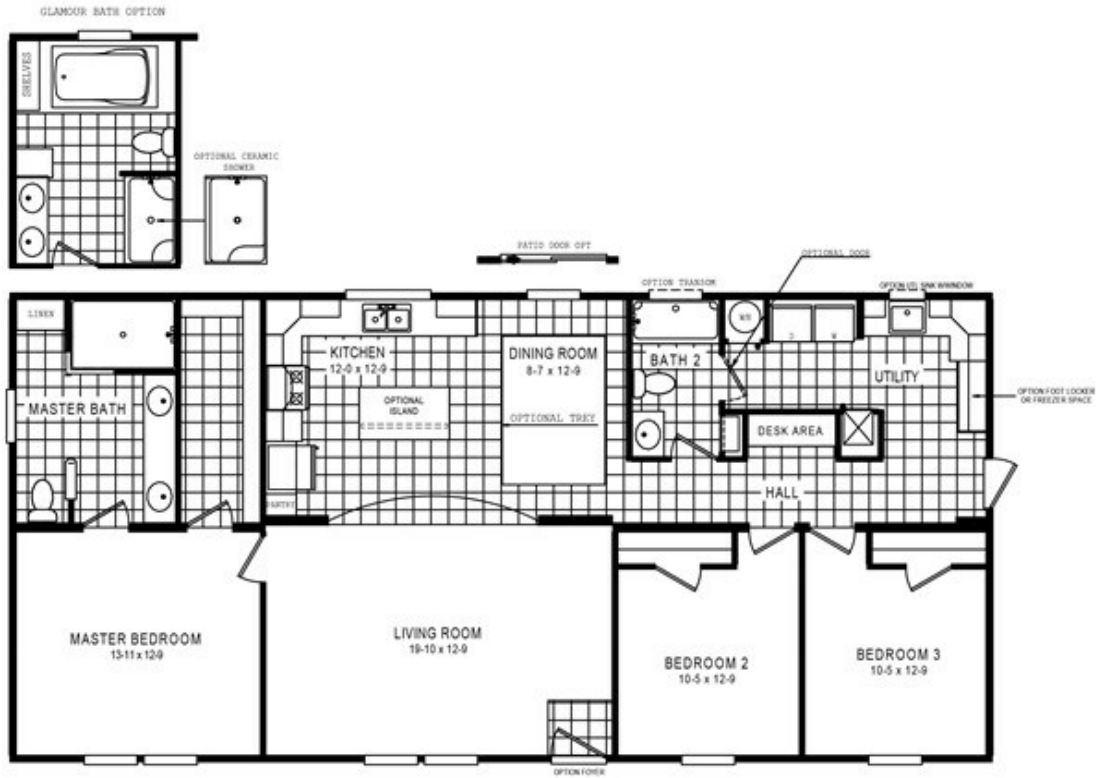

4608 ROCKETEER 5628

4608 ROCKETEER 5628 Model number: 57ROC28563AH18

3 beds • 2 baths • 1568 sq.ft. • 28' width • 56' depth

Our home building facilities invest in continuous product and process improvements. Plans, dimensions, features, materials, specifications and availability are subject to change without notice or obligation. Renderings and floor plans are representative likenesses of our homes and may differ from the actual homes. We invite you to tour a Home Center near you and inspect the highest value in quality housing available or call (252) 756-5434 to speak with a Home Consultant. Copyright 2017, CMH. All rights reserved.