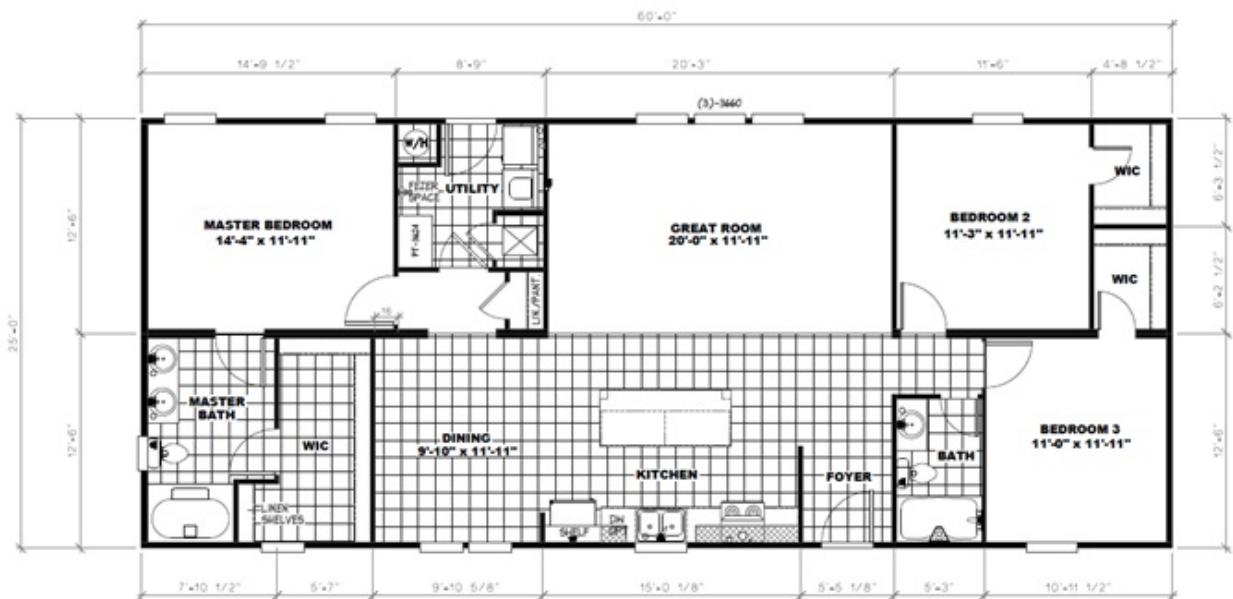

# 2560 TRULY SWEET TPS COTTAGE

Our home building facilities invest in continuous product and process improvements. Plans, dimensions, features, materials, specifications and availability are subject to change without notice or obligation. Renderings and floor plans are representative likenesses of our homes and may differ from the actual homes. We invite you to tour a Home Center near you and inspect the highest value in quality housing available or call (252) 756-5434 to speak with a Home Consultant. Copyright 2017, CMH. All rights reserved.