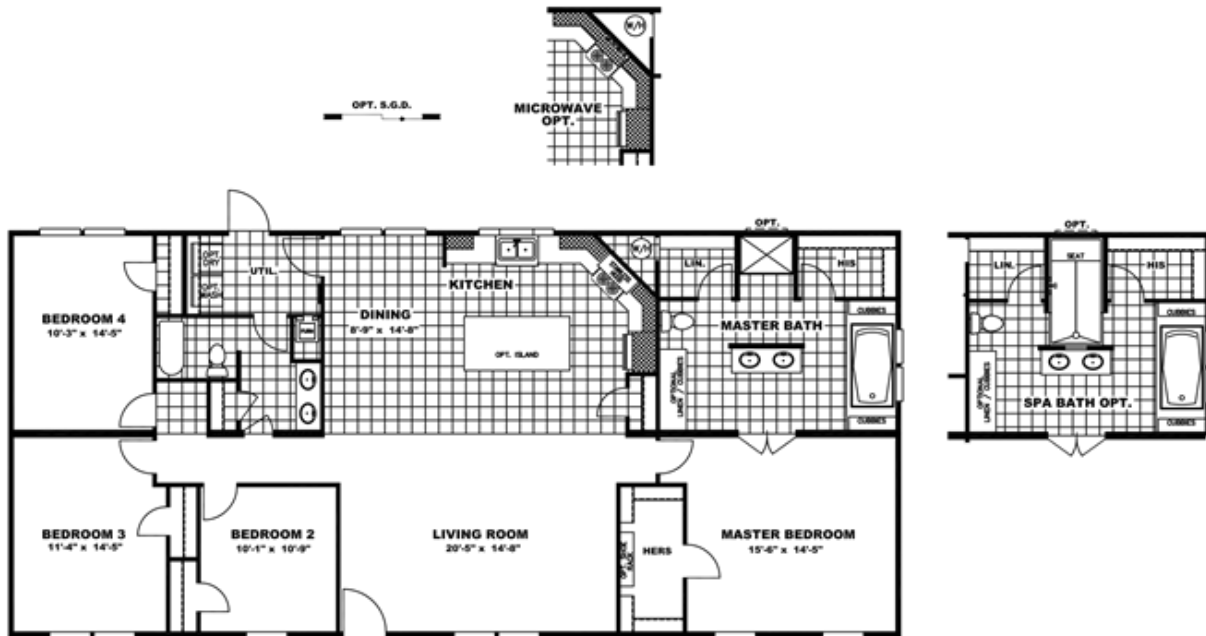

DREAM MAKER

DREAM MAKER

Model number: 29MVP32664AH18

4 beds • 2 baths • 2112 sq.ft. • 32' width • 66' depth

Our home building facilities invest in continuous product and process improvements. Plans, dimensions, features, materials, specifications and availability are subject to change without notice or obligation. Renderings and floor plans are representative likenesses of our homes and may differ from the actual homes. We invite you to tour a Home Center near you and inspect the highest value in quality housing available or call (252) 756-5434 to speak with a Home Consultant. Copyright 2017, CMH. All rights reserved.