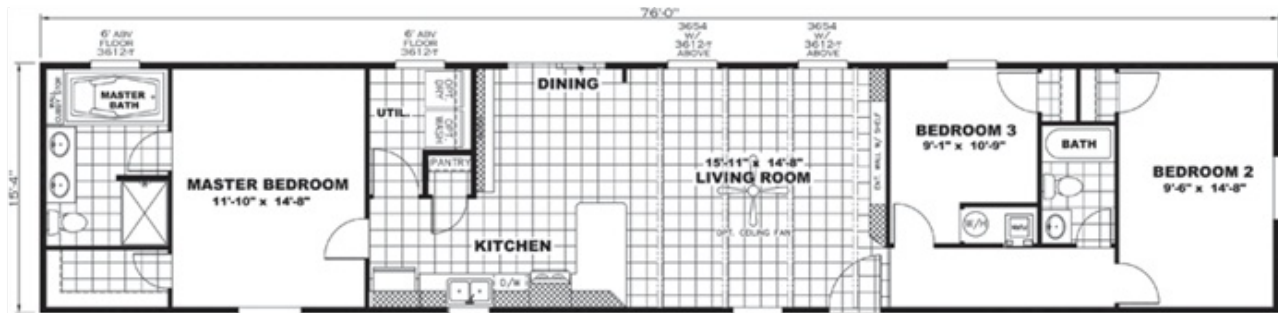

# THE ANNIVERSARY 16X76

# THE ANNIVERSARY 16X76 Model number: 29ANN16763AH18

3 beds • 2 baths • 1216 sq.ft. • 16' width • 76' depth

Our home building facilities invest in continuous product and process improvements. Plans, dimensions, features, materials, specifications and availability are subject to change without notice or obligation. Renderings and floor plans are representative likenesses of our homes and may differ from the actual homes. We invite you to tour a Home Center near you and inspect the highest value in quality housing available or call (252) 756-5434 to speak with a Home Consultant. Copyright 2017, CMH. All rights reserved.