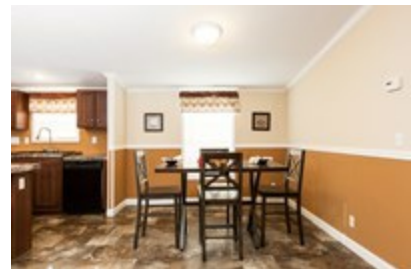

OLY28684A "ZEUS"

OLY28684A "ZEUS"

Floor plan number: OHC025143NCAB

3 beds • 2 baths • 1904 sq.ft. • 28' width • 68' depth

Our home building facilities invest in continuous product and process improvements. Plans, dimensions, features, materials, specifications and availability are subject to change without notice or obligation. Renderings and floor plans are representative likenesses of our homes and may differ from the actual homes. We invite you to tour a Home Center near you and inspect the highest value in quality housing available or call (252) 756-5434 to speak with a Home Consultant. Copyright 2017, CMH. All rights reserved.