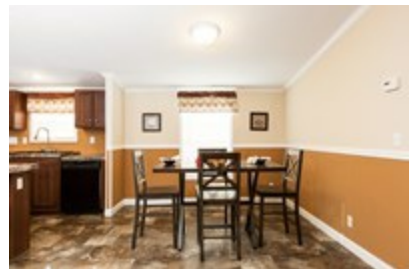

OLY28684A "ZEUS"

OLY28684A "ZEUS" Model number: 29OLY28684AH16

3 beds • 2 baths • 1904 sq.ft. • 28' width • 68' depth

Our home building facilities invest in continuous product and process improvements. Plans, dimensions, features, materials, specifications and availability are subject to change without notice or obligation. Renderings and floor plans are representative likenesses of our homes and may differ from the actual homes. We invite you to tour a Home Center near you and inspect the highest value in quality housing available or call (252) 756-5434 to speak with a Home Consultant. Copyright 2017, CMH. All rights reserved.