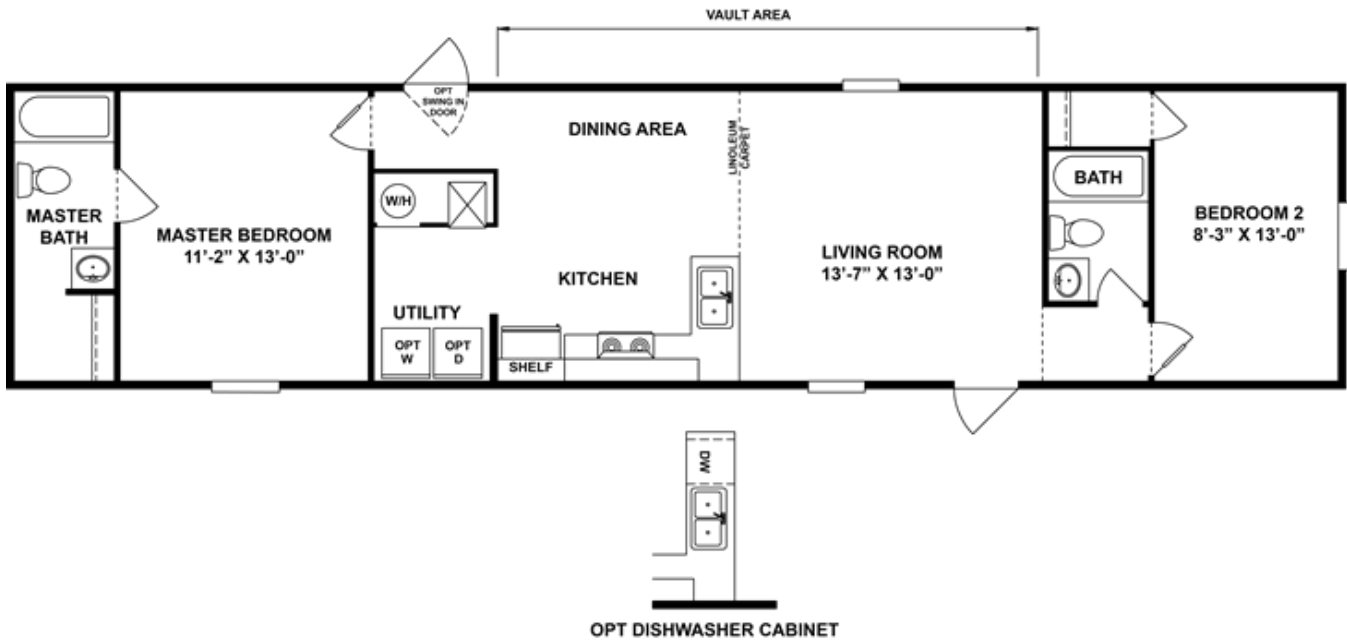

**DELIGHT** Model number: 36TRU14602AH18

2 beds • 2 baths • 840 sq.ft. • 14' width • 60' depth

Our home building facilities invest in continuous product and process improvements. Plans, dimensions, features, materials, specifications and availability are subject to change without notice or obligation. Renderings and floor plans are representative likenesses of our homes and may differ from the actual homes. We invite you to tour a Home Center near you and inspect the highest value in quality housing available or call (252) 756-5434 to speak with a Home Consultant. Copyright 2017, CMH. All rights reserved.