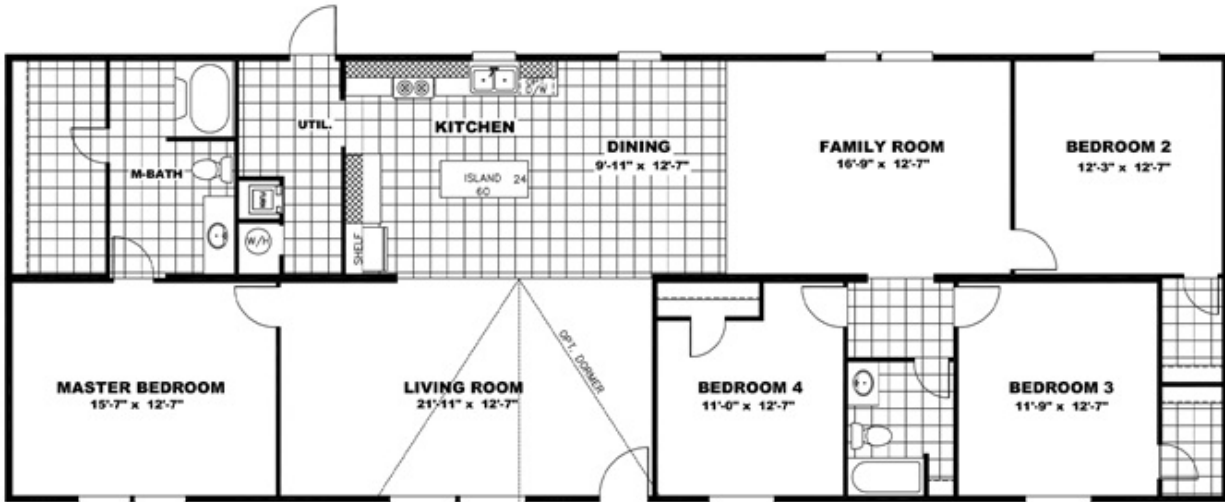

WONDER Model number: 36TRU28724RH18

4 beds • 2 baths • 2016 sq.ft. • 28' width • 72' depth

Our home building facilities invest in continuous product and process improvements. Plans, dimensions, features, materials, specifications and availability are subject to change without notice or obligation. Renderings and floor plans are representative likenesses of our homes and may differ from the actual homes. We invite you to tour a Home Center near you and inspect the highest value in quality housing available or call (252) 756-5434 to speak with a Home Consultant. Copyright 2017, CMH. All rights reserved.