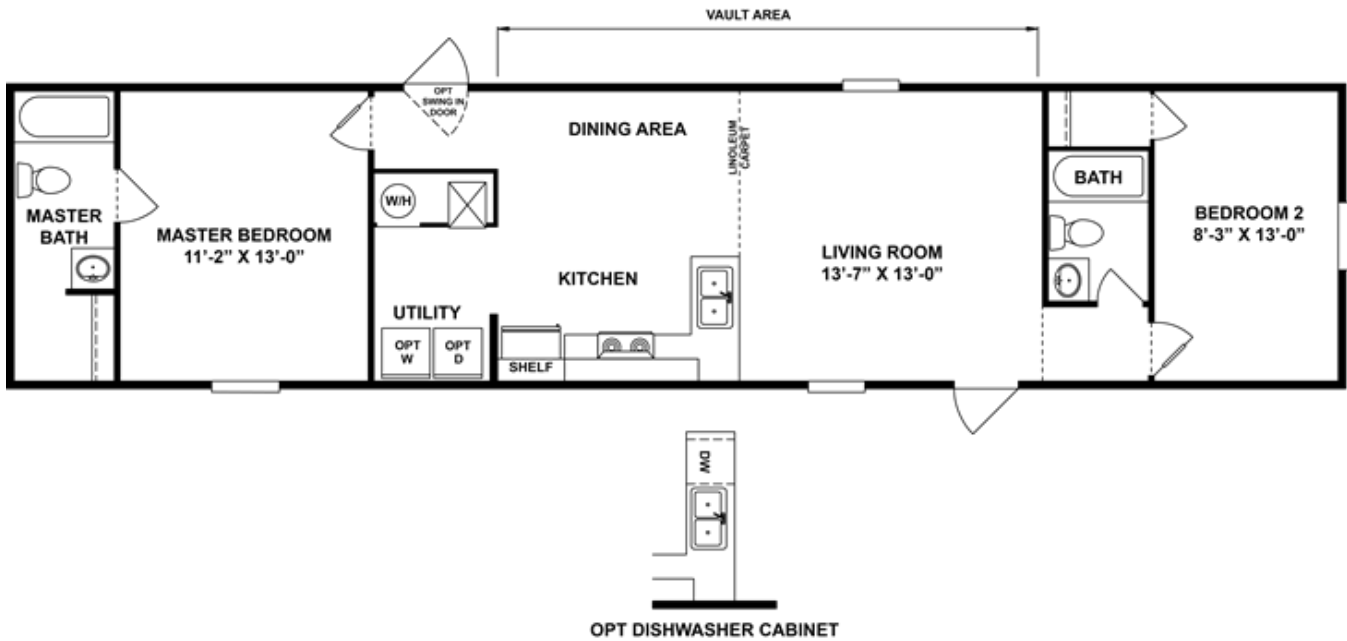

DELIGHT Model number: 36TRU14602AH18

2 beds • 2 baths • 840 sq.ft. • 14' width • 60' depth

Our home building facilities invest in continuous product and process improvements. Plans, dimensions, features, materials, specifications and availability are subject to change without notice or obligation. Renderings and floor plans are representative likenesses of our homes and may differ from the actual homes. We invite you to tour a Home Center near you and inspect the highest value in quality housing available or call (252) 756-5434 to speak with a Home Consultant. Copyright 2017, CMH. All rights reserved.