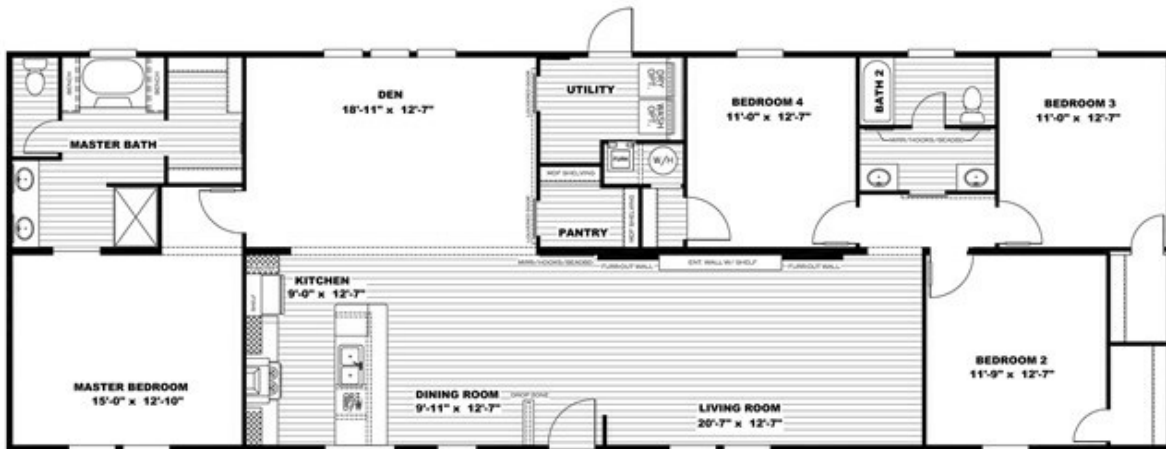

# THE BREEZE II

# THE BREEZE II

Model number: 76SSP28764AH18

4 beds • 2 baths • 2128 sq.ft. • 28' width • 76' depth

Our home building facilities invest in continuous product and process improvements. Plans, dimensions, features, materials, specifications and availability are subject to change without notice or obligation. Renderings and floor plans are representative likenesses of our homes and may differ from the actual homes. We invite you to tour a Home Center near you and inspect the highest value in quality housing available or call (252) 756-5434 to speak with a Home Consultant. Copyright 2017, CMH. All rights reserved.